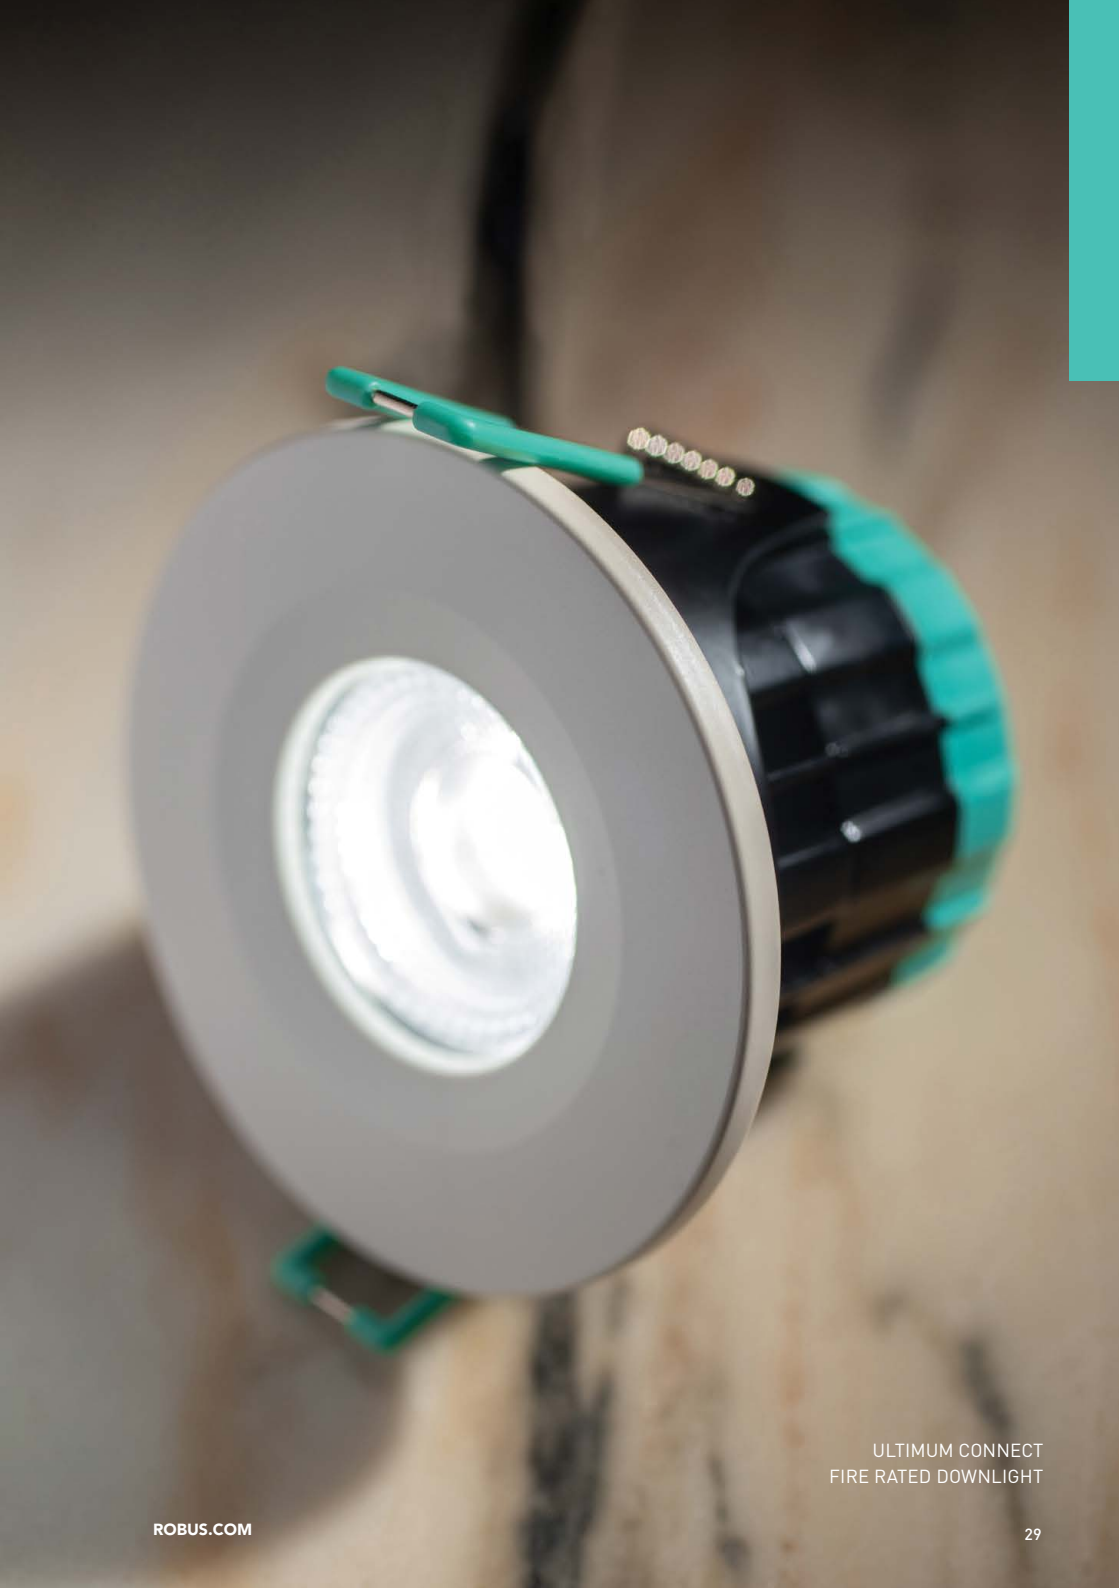

ROBUS CONNECT ULTIMUM CONNECT

ULTIMUM CONNECT 7W IP65 WIFI TUNABLE FIRE RATED DOWNLIGHT

IP65, Fire Rated Downlight that will make any living space look sleek and stylish at the touch of a button. The ROBUS ULTIMUM CONNECT 7W Downlight can be controlled via the ROBUS CONNECT App from anywhere in the world. You'll be able to set the colour temperature of each, a select few or all fittings from 2,700K to 6,500K depending on what atmosphere you want to create at any given time.

RUL070WIFI-01	
Comparable to:	50W LV Halogen
Total Power (W):	7.1 - 7.5
Total Light Output (lm):	540 - 630
Efficacy (lm/cctW):	73 - 90
Lifetime (hrs):	30,000
Beam Angle (deg):	60
Lux at 1m (lux):	480 - 570
CCT (K):	2700 - 6500
CRI (Ra):	80
Power Factor (PF):	0.9
Weight (kg):	0.28
Box Qty:	1