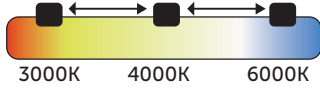

FirestayLED

CCT 3 way selectable colour switch

Integrated LED Centre Tilt Downlight

200

The Firestay LED CCT has an easily accessible colour selectable switch located under the bezel on the front of the downlights. Simply move the switch to select your colour temperature option.

Selectable Colour Temperature

Simply move the switch located under the magnetic bezel to your desired colour temperature