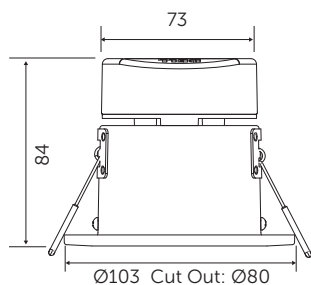

technical@bellighting.co.uk
sales@bellighting.co.uk