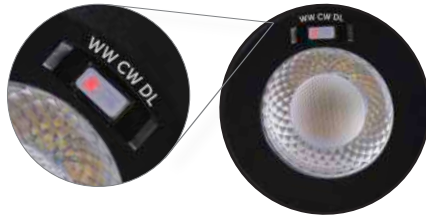

# FirestayLED

CCT 3 way selectable colour switch

## Integrated LED Centre Tilt Downlight

200

The Firestay LED CCT has an easily accessible colour selectable switch located under the bezel on the front of the downlights. Simply move the switch to select your colour temperature option.

Selectable Colour Temperature

Simply move the switch located under the magnetic bezel to your desired colour temperature

Screw Fix Termination

Technical Specification	
Construction	Die-Cast Aluminium
Driver	On Board
LED Chip	Epistar
IP Rating	IP65
Operating Temp	-5°C to +35°C
Input Voltage	220 - 240V
Power Factor	> 0.9
CRI	85 - Exceeds EU standard of Ra 80 for Colour Rendering Index
LMR	80 - Exceeds EU standard of 70 for Lumens Maintenance Ratio

Code	Description	Colour Temperature	Lm	Cd	Beam <sup>0</sup>	Hrs
08190	7W Firestay CCT 3 Way Selectable Colour Switch Center Tilt LED Downlight, Dimmable, Plug & Play, 40° Beam Angle. Screw Fix Termination	3/4/6000K	550-600	660	40°	50000
08200	Chrome Magnetic Bezel for above	-	-	-	-	-
08201	Brass Magnetic Bezel for above	-	-	-	-	-
08202	Antique Brass Magnetic Bezel for above	-	-	-	-	-
08203	Matt Black Magnetic Bezel for above	-	-	-	-	-
08196	Emergency Pack for Firestay LED Downlights	-	-	-	-	-
10803	Smart Universal LED Trailing/Leading Edge Dimmer Module	-	-	-	-	-