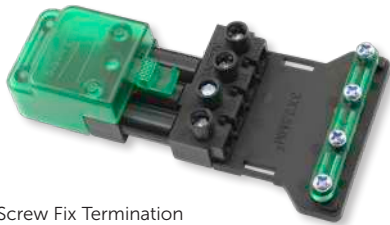

FirestayLED

CCT 3 way selectable colour switch

Integrated LED Centre Tilt Downlight

200

The Firestay LED CCT has an easily accessible colour selectable switch located under the bezel on the front of the downlights. Simply move the switch to select your colour temperature option.

Selectable Colour Temperature

Simply move the switch located under the magnetic bezel to your desired colour temperature

Screw Fix Termination