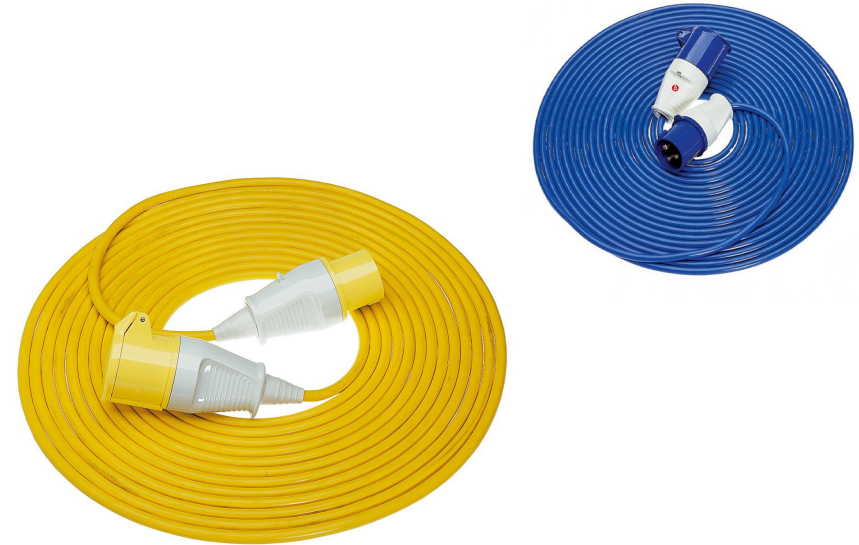

### FEATURES AND USES

Suitable for use in a range of commercial and industrial applications  
 Made with highly durable arctic grade cable  
 Fitted with plug and coupler  
 14m cable length  
 Also available in 2.5mm cable thickness

### FEATURES AND USES

Suitable for use in a range of commercial and industrial applications  
 Made with highly durable arctic grade cable  
 Fitted with plug and coupler  
 14m cable length  
 Also available in 1.5mm cable thickness

Product Code	Description	Voltage	Length (M)	Amp (A)	Cable Size (mm)	IP Rating	Max Load Unwound	Max Load Wound
SE3010	Yellow 110V 16A	AC100-130V	14	16	1.5	IP44	1760W	770W
SE3020	Blue 240V 16A	AC220-240V	14	16	1.5	IP44	3120W	1200W

Product Code	Description	Voltage	Length (M)	Amp (A)	Cable Size (mm)	IP Rating	Max Load Unwound	Max Load Wound
SE3030	Yellow 110V 16A	100-130V	14	16	2.5	IP44	1760W	770W
SE3040	Blue 240V 16A	220-240V	14	16	2.5	IP44	3120W	1200W