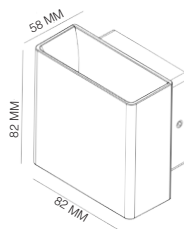

INTEGRATED LED DRIVER

3 Year
Guarantee

PRODUCT CODE	AWL06/WH	AWL06/BK
Consumption	5W (1x5w)	5W (1x5w)
Lumens	140 lm	140 lm
Colour Temperature	3000K	3000K
Beam Angle	61°	61°
CRI	>80	>80
IP	IP54	IP54
Lifetime (Hours to Im70)	25,000 h	25,000 h
Voltage	200-240 V AC	200-240 V AC
Temperature	-20°C ~ 55°C	-20°C ~ 55°C