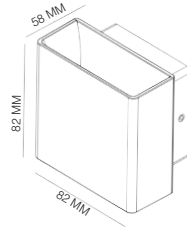

3 Year Guarantee

PRODUCT CODE	AWL06/WH	AWL06/BK
Consumption	5W (1x5w)	5W (1x5w)
Lumens	140 lm	140 lm
Colour Temperature	3000K	3000K
Beam Angle	61°	61°
CRI	>80	>80
IP	IP54	IP54
Lifetime (Hours to Im70)	25,000 h	25,000 h
Voltage	200-240 V AC	200-240 V AC
Temperature	-20°C ~ 55°C	-20°C ~ 55°C