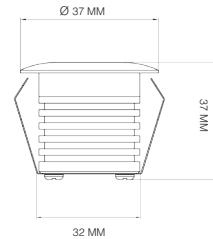

3 Year
Guarantee

PRODUCT CODE	AMKR032AL/30	AMKR032AL/40	AMKR032AL/BL
Consumption	1W	1W	1W
Lumens	≤ 85 lm	≤ 95 lm	≤ 40 lm
Colour Temperature	3000K	4000K	BLUE
Beam Angle	45°	45°	45°
CRI	>80	>80	>80
IP	IP65	IP65	IP65
Lifetime (Hours to Im70)	50,000 h	50,000 h	50,000 h
Operating Current	350mA	350mA	350mA
Temperature	-20~+50°C	-20~+50°C	-20~+50°C