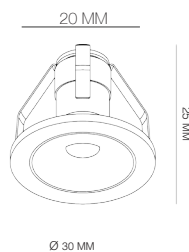

Domestic

1W LED MATT WHITE MARKER LIGHT

IP44 Rated

1 Watt
 ≤ 60 lumens
350mA
3000K
 Warm White
 AMKR020WH/30

IP44 Rated

1 Watt
 ≤ 70 lumens
350mA
4000K
 Cool White
 AMKR020WH/40

IP44 Rated

1 Watt
 ≤ 25 lumens
350mA
BLUE
 AMKR020WH/BL

FOR USE WITH
 ADRCC350/1-3

- Matt White, Black Baffle Finish
- Glare Reducing Fluted Design
- Ideal for Effect Lighting
- Super Slim
- Cree Diode Inside
- 2m Cable Pre-Wired
- Variable Cut Out
- Suitable for Use in Bathrooms

3 Year
 Guarantee

PRODUCT CODE	AMKR020WH/30	AMKR020WH/40	AMKR020WH/BL
Consumption	1W	1W	1W
Lumens	≤ 60 lm	≤ 70 lm	≤ 25 lm
Colour Temperature	3000K	4000K	BLUE
Beam Angle	50°	50°	50°
CRI	>80	>80	>80
IP	IP44	IP44	IP44
Lifetime (Hours to Im70)	50,000 h	50,000 h	50,000 h
Operating Current	350mA	350mA	350mA
Temperature	-20~+50°C	-20~+50°C	-20~+50°C