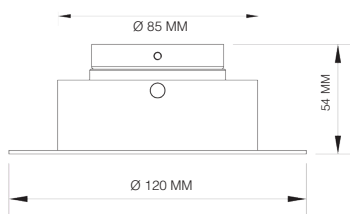

Domestic

PLASTER - IN BAFFLE DOWNLIGHT

ADLT001BB/MW

- Matt White & Black Baffle
- Plaster-in GU10 Downlight
- 360° Rotation
- 30° Horizontal Tilt
- Designed for Easy Installation
- Spring Retention Lamp Holder Included
- Cast Aluminium Construction
- Glare Reducing

PLASTER-IN

360°
ADJUSTABLE
BAFFLE

2 Year
Guarantee

PRODUCT CODE

ADLT001BB/MW

Max Wattage	50W GU10
Cutout Diameter	85 mm
Overall Diameter	120 mm
Paint Finish	Matt White
Baffle Paint Finish	Matt Black
Lamp Holder	GU10 (50W Max)