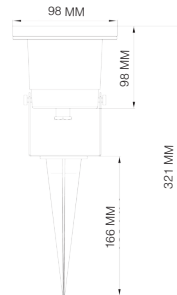

TOUGH RUBBER  
CABLE

5MM TEMPERED  
GLASS

CAST ALUMINUM  
BODY

**2** Year  
Guarantee

PRODUCT CODE

ASPKGU101/BK

Max Wattage	35W GU10
Cable Specifications	H05-RNF, 3 X 1.0MM <sup>2</sup>
Cable Length	2 Metres
Paint Finish	Black (Powder Coat)
IP Rating	IP65
Lamp Holder	GU10