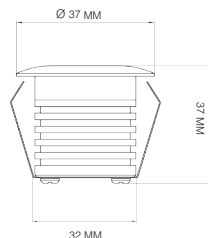

Outdoor

1W LED ALUMINIUM MARKER LIGHT

1 Watt
 ≤ 85 lumens
350mA
3000K
 Warm White
 AMKR032AL/30

1 Watt
 ≤ 95 lumens
350mA
4000K
 Cool White
 AMKR032AL/40

1 Watt
 ≤ 40 lumens
350mA
BLUE
 AMKR032AL/BL

- Aluminium Finish
- Integrated Lens
- Ideal for Use in Bathrooms
- Cree Diode Inside
- Ideal Walk-Over Luminaire

FOR USE WITH
 ADRCC350/1-3

3 Year
 Guarantee

PRODUCT CODE	AMKR032AL/30	AMKR032AL/40	AMKR032AL/BL
Consumption	1W	1W	1W
Lumens	≤ 85 lm	≤ 95 lm	≤ 40 lm
Colour Temperature	3000K	4000K	BLUE
Beam Angle	45°	45°	45°
CRI	>80	>80	>80
IP	IP65	IP65	IP65
Lifetime (Hours to lm70)	50,000 h	50,000 h	50,000 h
Operating Current	350mA	350mA	350mA
Temperature	-20~+50°C	-20~+50°C	-20~+50°C