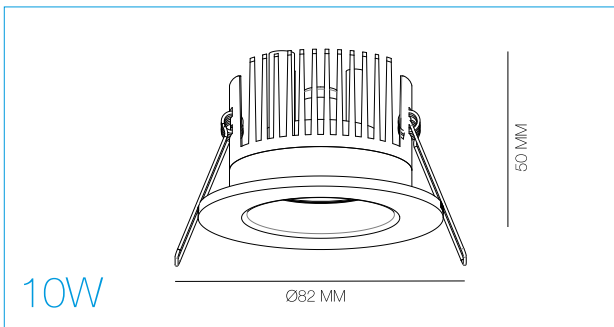

### AFD010D 10W Fire-Rated LED IP65 Downlight

#### PRODUCT FEATURES

- 30, 60, 90, 120 Minutes Fire Rated
- Acoustic Rated (BS EN ISO 140-3:1995 & BS EN ISO 140-6:1998)
- Integrated 10W COB LED
- Interchangeable Twist & Lock Bezels
- Halogen Style Lens
- Dimmable With Most Trailing and Leading Edge Dimmers
- Compact Size - Suitable for Shallow Voids

PRODUCT CODE	AFD010D/30	AFD010D/40
Power	10W	10W
Lumens	≤950 lm	≤1000 lm
Colour Temperature	3000K	4000K
Beam Angle	40°	40°
CRI	>80	>80
IP	IP65	IP65
Lifetime (Hours to Im70)	30,000 h	30,000 h
Voltage	220-240 V AC	220-240 V AC