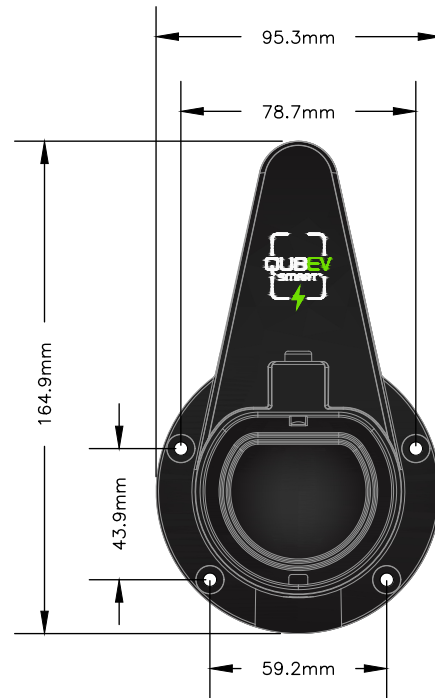

TOP

LEFT SIDE VIEW

FRONT VIEW

RIGHT SIDE VIEW

REAR VIEW

BOTTOM

	DWG No: EVR0040	REVISION:
	DRAWN: FC	DATE: 28/02/2023
	SCALE: NTS	SIZE: A4
 www.qubev.co.uk		