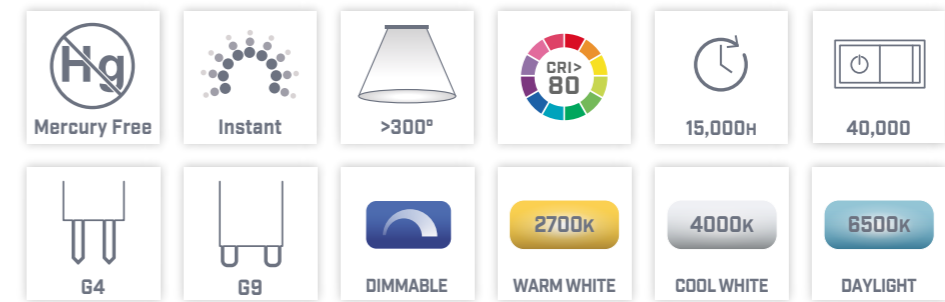

LED 15,000hr Capsule

LED Capsules are available in G4 and G9 caps. G4 capsules are lower voltage and therefore used in cooker hoods and integrated spotlights, whereas G9 capsules operate on mains voltage.

- 15,000 hour life
- 40,000 switching cycles
- Colour rendering index ≥80
- Clear finish
- 3 Colour temps; 2,700K, 4,000K and 6,500K
- 2 Caps; G4 and G9
- Recommended for indoor use only

Energizer

S Code	Wattage/Equip	Lumen	Cap	Temp	Dimmable	CDU Qty	Finish	Energy Class
G4								
S18744	1.2W/9W	90lm	G4	2700K	No	12	Clear	G
S18745	1.2W/9W	90lm	G4	6500K	No	12	Clear	G
S18746	1.8W/20W	215lm	G4	2700K	No	12	Clear	E
S18747	1.8W/20W	215lm	G4	6500K	No	12	Clear	E
G9								
S18748	1.8W/20W	200lm	G9	2700K	No	12	Clear	E
S18749	1.8W/20W	200lm	G9	6500K	No	12	Clear	E
S29828	4.2W/40W	470lm	G9	2700K		12	Clear	E
S18750	4.2W/40W	470lm	G9	2700K	No	12	Clear	E
S29829	4.2W/40W	470lm	G9	4000K		12	Clear	E
S18751	4.2W/40W	470lm	G9	4000K	No	12	Clear	E
S29830	4.2W/40W	470lm	G9	6500K		12	Clear	E
S18752	4.2W/40W	470lm	G9	6500K	No	12	Clear	E
G9 Twin Packs								
S29489	1.8W/20W	200lm	G9	2700K	No	12	Clear	E
S29490	1.8W/20W	200lm	G9	6500K	No	12	Clear	E
S29491	4.2W/40W	470lm	G9	2700K	No	12	Clear	E
S29492	4.2W/40W	470lm	G9	4000K	No	12	Clear	E
S29493	4.2W/40W	470lm	G9	6500K	No	12	Clear	E