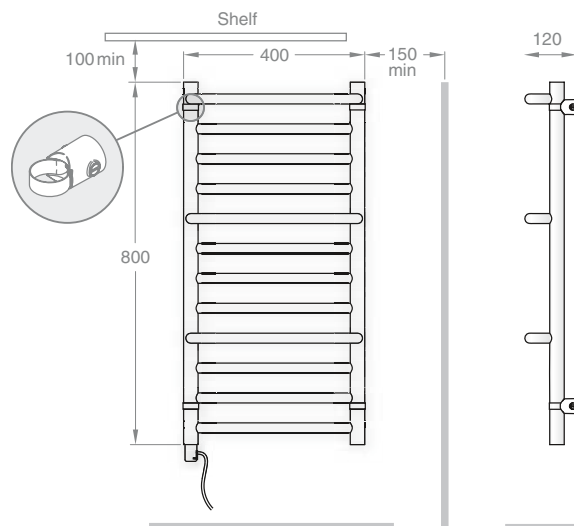

Electrical connection

- 1.0m pre-fitted cable
- Cable entry at bottom left of rail
- Three-core cable – live, neutral, earth

Installation

Four brackets for wall mounting.

Construction

- Sealed steel shell
- Circular tubed upright bars
- Vertically mounted element

The 'Stepped' rail is space-saving and functional. This ergonomic rail offers maximum drying capability by providing a series of stepped rails on which to hang single or multiple towels. It is also incredibly slim, enabling it to be placed where horizontal wall space is limited.

Model CPTS

scan for more info
dimplex.co.uk/cpts

Model	Output	Height	Width	Depth	Weight	No. of rails
CPTS	120W	800mm	400mm	120mm	7.4kg	12