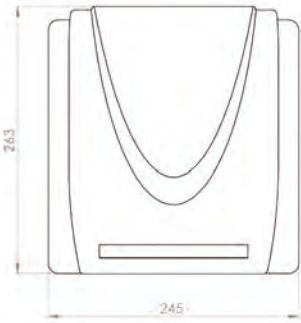

Outer Casing

Die cast aluminium
Enamel coated

Heating Element

1600 W

Motor

200 W
Carbon brush
5600 RPM

Current

8 amps

Air Speed

18 m/s

Air Volume

147 m³/h

Operation

Touch free automatic.

Safety

Overheat temperature
protection.

Safety timer prevents
continuous running.

IP Rating

IPX1

Installation

Full fixing pack supplied.
Cable entry bottom right
at the base of the unit.

Electrical Connection

Installation must comply
with current IEE Regulations.

The product should be connected
to the fixed wiring of the property
via a double pole fused spur
with a minimum break capacity
of 13 amps.

Cable pre-wired (1m).

Class I

Approvals

CE

Standard Warranty

1 year parts or replacement
warranty.

Product Code	Height (mm)	Width (mm)	Depth (mm)	Weight (kg)
HD1800	263	245	195	3.4