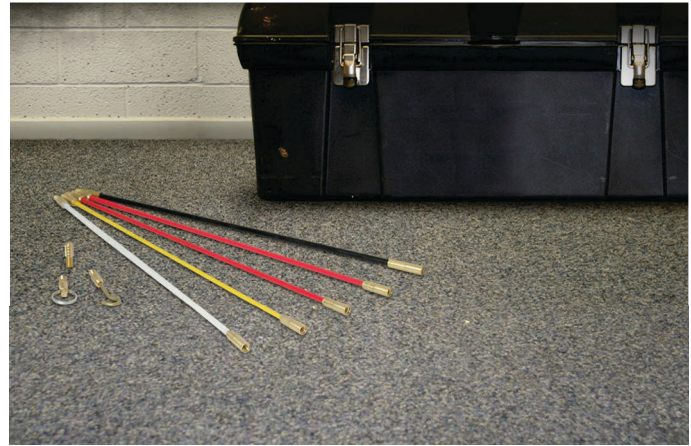

# TOOLBOX SET

↔ Rod Length 2m (6ft) ↔
Flexibilities 4
Attachments 3

## Handy Set **CRHS**

This shorter set of 500mm rods offers the ideal solution when working in confined spaces.

They share the same thread size as the 1m rods and are compatible with any Super Rod attachment.

### Features

- Total rod length only 2m
- 3 x innovative attachments
- Perfect for confined spaces

### Features

- Total rod length only 1.32m
- 3 x innovative attachments
- Perfect for hard-to-reach areas