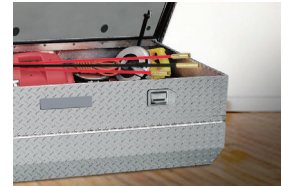

Super Rod has produced an even shorter set of rods, for when conditions become even tighter.

Features

- Total rod length only 1.32m
- 3 x innovative attachments
- Perfect for hard-to-reach areas

Contents **AXM**^{TM} UK Patent No. 2511042

- 1 x 6mm black Adoxim 5® 330mm rod
- 2 x 5mm red Adoxim 5® 330mm rods
- 1 x 4mm yellow Adoxim 5® 330mm rod
- 1 x 5mm nylon 330mm rod
- 1 x Mini Hook
- 1 x Domed Bullet
- 1 x Mini Eye & Ring
- 1 x Tough carry tube