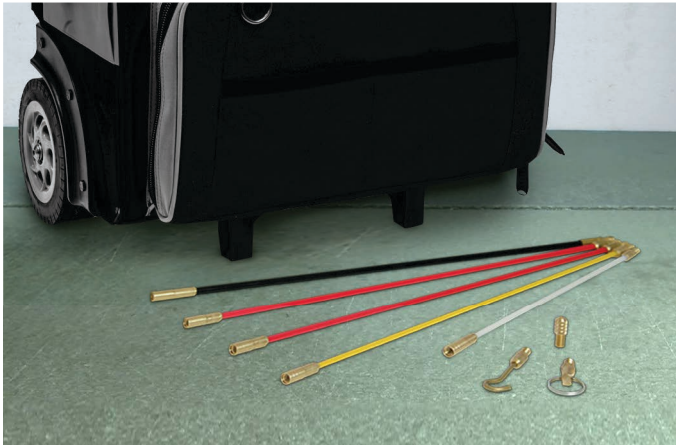

# TOOLBOX SET

↔ Rod Length 2m (6ft) ↔
Flexibilities 4
Attachments 3

## Handy Set **CRHS**

This shorter set of 500mm rods offers the ideal solution when working in confined spaces.

They share the same thread size as the 1m rods and are compatible with any Super Rod attachment.

### Features

- Total rod length only 2m
- 3 x innovative attachments
- Perfect for confined spaces

### Features

- Total rod length only 1.32m
- 3 x innovative attachments
- Perfect for hard-to-reach areas