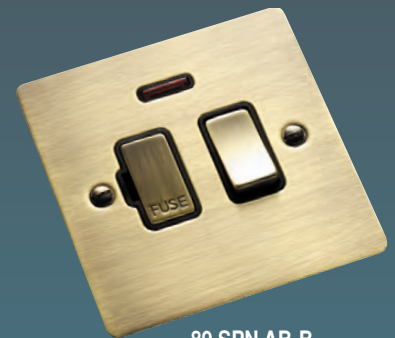

Quality Accessories on Stylish Flat Plates

Sheer's minimalist flat plate switches and sockets meld seamlessly into modern interiors. This modern and elegant range is available in nine fantastic finishes and by mixing box fix with grid and concealed fixing in this range, allows it to be very flexible for different areas of a project and costs can be minimised without losing continuity of design.

- Minimalist, modern flat plate
- Nine fantastic finishes
- Standard box-fix electrical accessories
- Grid Fix and Euro Fix options also available (see separate GRID-IT and EuroFix sections)

Hamilton Sheer

Plate Depth 1.5 mm including Gasket

Box-Fix to Back Box

87 2X40

81 T22

89 SPN AB-B

83 SS1 BC-W

84 1X40

8P R22 PO-W

Rocker Switches

89 R21 AB-B

1 gang 10AX 2 way Rocker

Nominal Plate Size:
86 x 86 mm

Minimum Wall Box
Depth: 25 mm

Technical Insert
Reference: **R21**
Product Code

2 gang 10AX 2 way Rocker

Nominal Plate Size:
86 x 86 mm