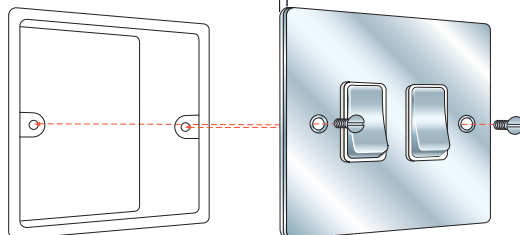

Quality Accessories on Stylish Flat Plates

Sheer's minimalist flat plate switches and sockets meld seamlessly into modern interiors. This modern and elegant range is available in nine fantastic finishes and by mixing box fix with grid and concealed fixing in this range, allows it to be very flexible for different areas of a project and costs can be minimised without losing continuity of design.

- Minimalist, modern flat plate
- Nine fantastic finishes
- Standard box-fix electrical accessories
- Grid Fix and Euro Fix options also available (see separate GRID-IT and EuroFix sections)

Hamilton Sheer

Plate Depth 1.5 mm including Gasket

Box-Fix to Back Box

87 2X40

81 T22

89 SPN AB-B

83 SS1 BC-W

84 1X40

8P R22 PO-W