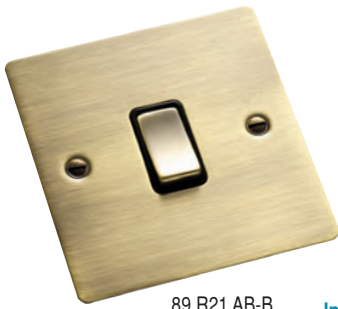

Quality Accessories on Stylish Flat Plates

Sheer's minimalist flat plate switches and sockets meld seamlessly into modern interiors. This modern and elegant range is available in nine fantastic finishes and by mixing box fix with grid and concealed fixing in this range, allows it to be very flexible for different areas of a project and costs can be minimised without losing continuity of design.

- Minimalist, modern flat plate
- Nine fantastic finishes
- Standard box-fix electrical accessories
- Grid Fix and Euro Fix options also available (see separate GRID-IT and EuroFix sections)

Hamilton Sheer

Plate Depth 1.5 mm including Gasket

Box-Fix to Back Box

87 2X40

81 T22

89 SPN AB-B

83 SS1 BC-W

84 1X40

8P R22 PO-W

Rocker Switches

89 R21 AB-B

1 gang 10AX 2 way Rocker

Nominal Plate Size:
86 x 86 mm

Minimum Wall Box
Depth: 25 mm

Technical Insert
Reference: **R21**
Product Code

2 gang 10AX 2 way Rocker

Nominal Plate Size:
86 x 86 mm