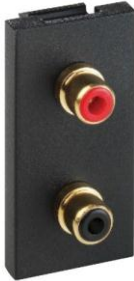

Item Image

MOD-RCA2 B

50X25mm Modular RCA Sockets 1xRed 1xBlack On Black Module Plate
Standard Insert will be Black.

Primary Range	EuroFix
Insert Type	Audio Outlets
Plate Finish	
Frame Finish	
Switch Colour	
Body & Switch Trim	Black
Height	
Width	
Depth	
Fixing Hole Centres	
Minimum Wall Box Depth	35mm
Wattage	
Switched Poles	n/a
Current Rating	
Voltage	
Max load	
Contact Gap Minimum	n/a
Terminal Capacity 1	
Terminal Capacity 2	
Terminal Capacity 3	
Terminal Capacity 4	
Terminal Capacity 5	
Earth Terminal Capacity 1	
Earth Terminal Capacity 2	
Earth Terminal Capacity 3	
Earth Terminal Capacity 4	
Earth Terminal Capacity 5	
Product Class 1	
Ambient Operating Temperature	-25° to +70° C
Recommended Location	Indoor use only
Standard/Approval	
Patents and Trademarks	