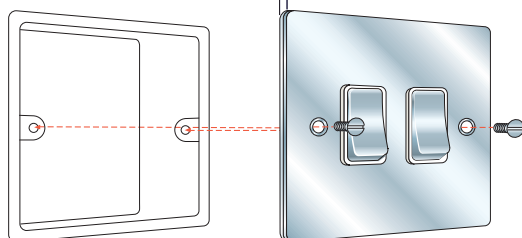

89 SPN AB-B

83 SS1 BC-W

84 1X40

8P R22 PO-W

Hamilton Sheer ← Plate Depth 1.5 mm including Gasket

Box-Fix to Back Box

## GRID-IT Grid Fix Plates complete with Fixing Grid

Minimum Wall Box Depth is dependent on the Grid Fix insert fitted - please see the GRID-IT section for our complete range of inserts.