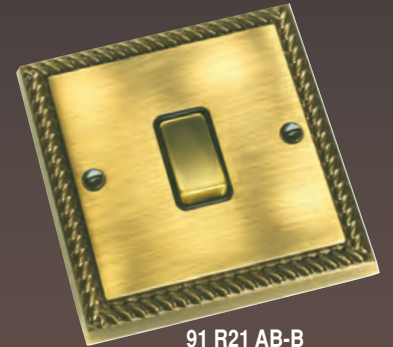

90 TCM W

91 R21 AB-B