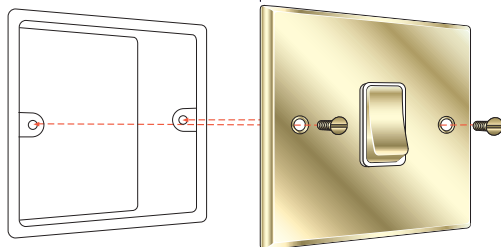

- Georgian comes in two finishes and the Victorian in six
- Switch inserts to match the plate finish
- Standard box-fix electrical accessories
- Grid Fix and Euro Fix options are also available (see separate GRID-IT and EuroFix sections).

90 TCM W

91 R21 AB-B

92 SS1 PB-B

96 R21 SC-B

95 SP BC-W

98 R22 BK-B

01/14

Hamilton Cheriton

Box-Fix to Back Box

Victorian Plate Depth 8.5 mm  
Georgian Plate Depth 10.8 mm

Hamilton® *fashion, finish, function and flexibility*