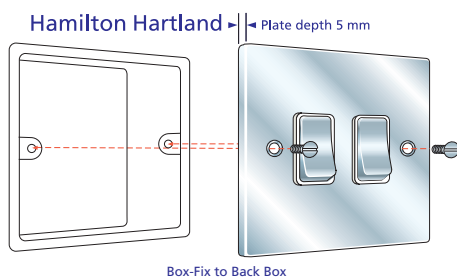

Quality Accessories on Stylish Slim Plates

A range of sleek and stylish accessories with slim front plates to complement today's interiors. This attractive range is available in nine elegant finishes with complementary switch insert finishes.

- Slim, sleek and stylish
- Nine elegant finishes with complementary switch insert finishes
- Standard box-fix electrical accessories
- Grid Fix and Euro Fix options are also available (see separate GRID-IT and EuroFix sections)

77 T21