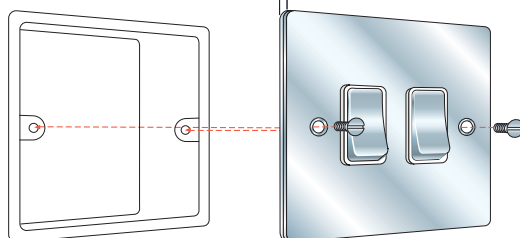

89 SPN AB-B

83 SS1 BC-W

84 1X40

8P R22 PO-W

Hamilton Sheer

Plate Depth 1.5 mm including Gasket

Box-Fix to Back Box

EuroFix Plates complete with Fixing Grid

Minimum Wall Box Depth is dependent on the Euro Fix insert fitted - please see the EuroFix section for our complete range of inserts.

1 Module EuroFix Plate

Nominal Plate Size:
86 x 86 mm
Aperture:
25 x 50 mm
Technical Insert
Reference: **EURO1**
Product Code