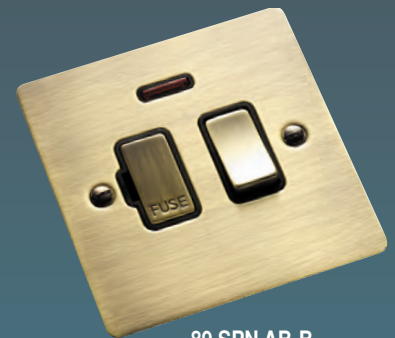

Quality Accessories on Stylish Flat Plates

Sheer's minimalist flat plate switches and sockets meld seamlessly into modern interiors. This modern and elegant range is available in nine fantastic finishes and by mixing box fix with grid and concealed fixing in this range, allows it to be very flexible for different areas of a project and costs can be minimised without losing continuity of design.

- Minimalist, modern flat plate
- Nine fantastic finishes
- Standard box-fix electrical accessories
- Grid Fix and Euro Fix options also available (see separate GRID-IT and EuroFix sections)

87 2X40

81 T22

89 SPN AB-B

83 SS1 BC-W

84 1X40

8P R22 PO-W

Hamilton Sheer

Plate Depth 1.5 mm including Gasket

Box-Fix to Back Box

EuroFix Plates complete with Fixing Grid