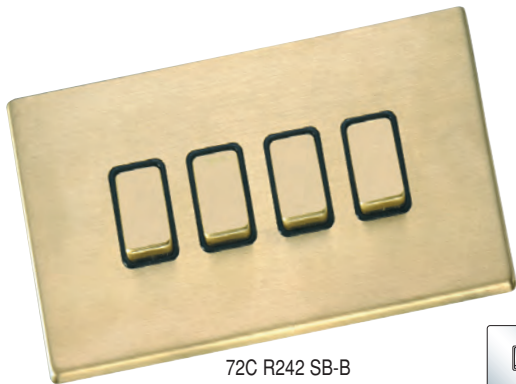

Hamilton® Hartland CFX®

Concealed Fixing Rocker Switches

72C R242 SB-B

Plate Finish	Insert Finish	Insert Surround Colour	1 gang 20AX 2 way Rocker Nominal Plate Size: 86 x 86 mm Min. Wall Box Depth: 25 mm Technical Insert Reference: R212 Product Code	2 gang 20AX 2 way Rocker Nominal Plate Size: 86 x 86 mm Min. Wall Box Depth: 25 mm Technical Insert Reference: R222 Product Code	3 gang 20AX 2 way Rocker Nominal Plate Size: 145 x 86 mm Min. Wall Box Depth: 25 mm Technical Insert Reference: R232 Product Code	4 gang 20AX 2 way Rocker Nominal Plate Size: 145 x 86 mm Min. Wall Box Depth: 25 mm Technical Insert Reference: R242 Product Code	1 gang 20AX Intermediate Rocker Nominal Plate Size: 86 x 86 mm Min. Wall Box Depth: 25 mm Technical Insert Reference: R312 Product Code	2 gang 20AX Intermediate Rocker Nominal Plate Size: 86 x 86 mm Min. Wall Box Depth: 25 mm Technical Insert Reference: R322 Product Code
Bright Chrome 	Bright Chrome Bright Chrome	White Black	77C R212 BC-W 77C R212 BC-B	77C R222 BC-W 77C R222 BC-B	77C R232 BC-W 77C R232 BC-B	77C R242 BC-W 77C R242 BC-B	77C R312 BC-W 77C R312 BC-B	77C R322 BC-W 77C R322 BC-B
Polished Brass 	Polished Brass Polished Brass	White Black	71C R212 PB-W 71C R212 PB-B	71C R222 PB-W 71C R222 PB-B	71C R232 PB-W 71C R232 PB-B	71C R242 PB-W 71C R242 PB-B	71C R312 PB-W 71C R312 PB-B	71C R322 PB-W 71C R322 PB-B
Satin Brass 	Satin Brass Satin Brass	White Black	72C R212 SB-W 72C R212 SB-B	72C R222 SB-W 72C R222 SB-B	72C R232 SB-W 72C R232 SB-B	72C R242 SB-W 72C R242 SB-B	72C R312 SB-W 72C R312 SB-B	72C R322 SB-W 72C R322 SB-B
Antique Brass 	Antique Brass	Black	79C R212 AB-B	79C R222 AB-B	79C R232 AB-B	79C R242 AB-B	79C R312 AB-B	79C R322 AB-B
Satin Stainless Effect 	Satin Stainless Satin Stainless	White Black	74C R212 SS-W 74C R212 SS-B	74C R222 SS-W 74C R222 SS-B	74C R232 SS-W 74C R232 SS-B	74C R242 SS-W 74C R242 SS-B	74C R312 SS-W 74C R312 SS-B	74C R322 SS-W 74C R322 SS-B
Black Nickel 	Black Nickel	Black	78C R212 BK-B	78C R222 BK-B	78C R232 BK-B	78C R242 BK-B	78C R312 BK-B	78C R322 BK-B