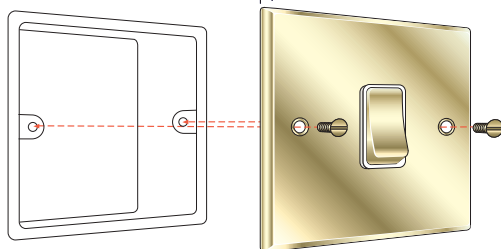

Box-Fix to Back Box

Victorian Plate Depth 8.5 mm  
Georgian Plate Depth 10.8 mm

Hamilton® *fashion, finish, function and flexibility*