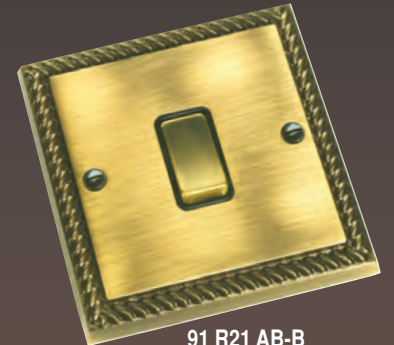

90 TCM W

91 R21 AB-B