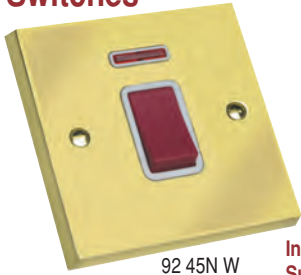

## Victorian Double Pole Switches

92 45N W  
Insert Surround Colour

**1 gang 20AX Double Pole Rocker**  
Nominal Plate Size: 88 x 88 mm  
Min. Wall Box Depth: 25 mm  
Technical Insert Reference: **DP**  
**Product Code**