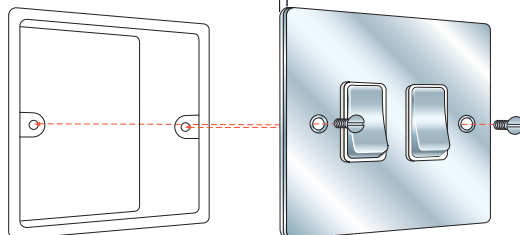

Hamilton Sheer

Plate Depth 1.5 mm including Gasket

Box-Fix to Back Box