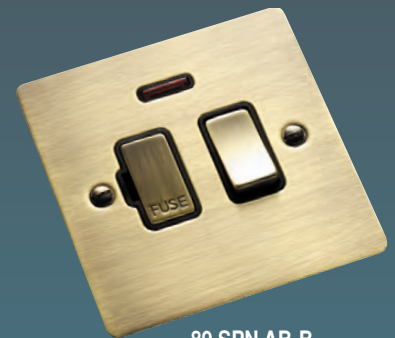

## Quality Accessories on Stylish Flat Plates

Sheer's minimalist flat plate switches and sockets meld seamlessly into modern interiors. This modern and elegant range is available in nine fantastic finishes and by mixing box fix with grid and concealed fixing in this range, allows it to be very flexible for different areas of a project and costs can be minimised without losing continuity of design.

Plate Depth 1.5 mm including Gasket

Box-Fix to Back Box

87 2X40

81 T22

89 SPN AB-B

83 SS1 BC-W

84 1X40

8P R22 PO-W