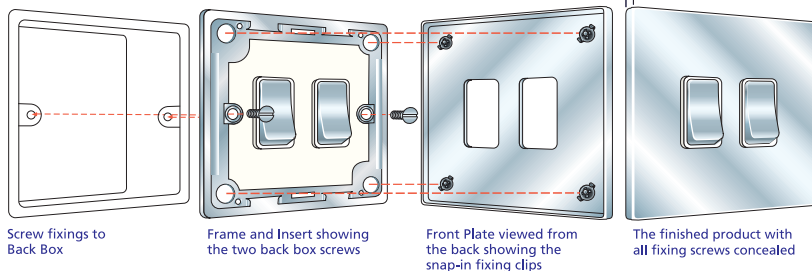

77C R22 BC-B

71C R23 PB-W

72C T22

79C DPN AB-B

74C 1XTM SS-W

78C SPN BK-B

Hamilton Hartland CFX® Concealed Fixing

Plate depth 5 mm including gasket

Concealed Fixing Telephone and Data Outlets

77C J12 W

1 gang Telephone Master

Nominal Plate Size: 86 x 86 mm
Min. Wall Box Depth: 25 mm
Technical Insert Reference: **TCM**

Product Code

1 gang Telephone Slave