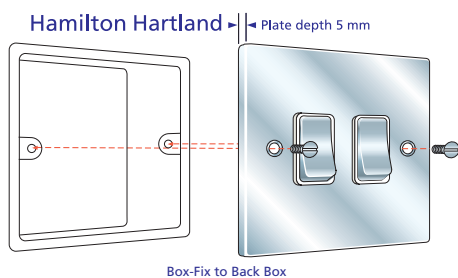

- Slim, sleek and stylish
- Nine elegant finishes with complementary switch insert finishes
- Standard box-fix electrical accessories
- Grid Fix and Euro Fix options are also available (see separate GRID-IT and EuroFix sections)