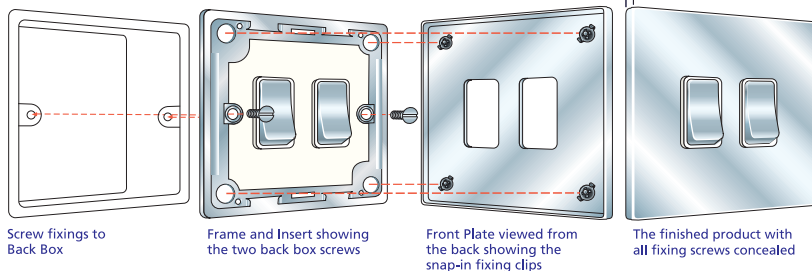

Concealed Fixing Accessories on Stylish Slim Plates

Slim and stylish with soft rounded edges, the Hartland CFX® range helps provide the finishing touch to any project. The face plates are firmly held in place to the back frame with a patented 4 point clipping system, concealing the fixings for a seamless finish.

77C R22 BC-B

71C R23 PB-W

72C T22

79C DPN AB-B

74C 1XTM SS-W

78C SPN BK-B

Hamilton Hartland CFX® Concealed Fixing

Plate depth 5 mm including gasket

Hamilton® Hartland CFX®

Concealed Fixing Double Pole Switches

72C DPN SB-B

Plate Finish	Insert Finish	Insert Surround Colour	1 gang 20AX Double Pole Rocker + Neon Nominal Plate Size: 86 x 86 mm Min. Wall Box Depth: 25 mm Technical Insert Reference: DPN Product Code	1 gang 45A Double Pole Red Rocker + Neon Nominal Plate Size: 86 x 86 mm Min. Wall Box Depth: 35 mm Technical Insert Reference: 45N Product Code	45A Double Pole Red Rocker + Neon + 13A Switched Socket Nominal Plate Size: 145 x 86 mm Min. Wall Box Depth: 35 mm Technical Insert Reference: 45SS1 Product Code
Bright Chrome 	Bright Chrome Bright Chrome Red Plastic Red Plastic	White Black White Black	77C DPN BC-W 77C DPN BC-B - -	- - 77C 45N W 77C 45N B	77C 45SS1 BC-W 77C 45SS1 BC-B - -
Polished Brass 	Polished Brass Polished Brass Red Plastic Red Plastic	White Black White Black	71C DPN PB-W 71C DPN PB-B - -	- - 71C 45N W 71C 45N B	71C 45SS1 PB-W 71C 45SS1 PB-B - -
Satin Brass 	Satin Brass Satin Brass Red Plastic Red Plastic	White Black White Black	72C DPN SB-W 72C DPN SB-B - -	- - 72C 45N W 72C 45N B	72C 45SS1 SB-W 72C 45SS1 SB-B - -
Antique Brass 	Antique Brass Red Plastic	Black Black	79C DPN AB-B -	- 79C 45N B	79C 45SS1 AB-B -
Satin Stainless Effect 	Satin Stainless Satin Stainless Red Plastic Red Plastic	White Black White Black	74C DPN SS-W 74C DPN SS-B - -	- - 74C 45N W 74C 45N B	74C 45SS1 SS-W 74C 45SS1 SS-B - -
Black Nickel 	Black Nickel Red Plastic	Black Black	78C DPN BK-B -	- 78C 45N B	78C 45SS1 BK-B -