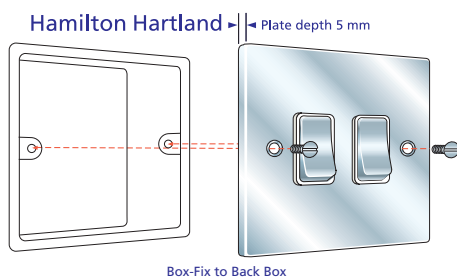

- Slim, sleek and stylish
- Nine elegant finishes with complementary switch insert finishes
- Standard box-fix electrical accessories
- Grid Fix and Euro Fix options are also available (see separate GRID-IT and EuroFix sections)