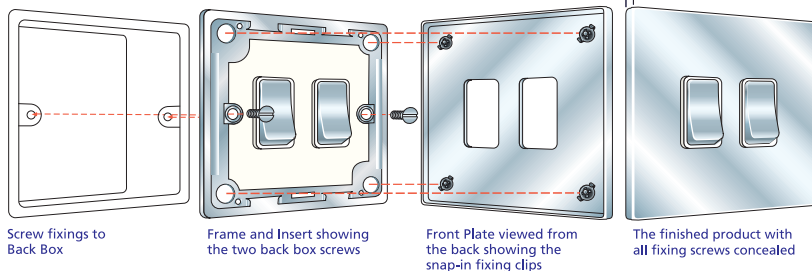

77C R22 BC-B

71C R23 PB-W

72C T22

79C DPN AB-B

74C 1XTM SS-W

78C SPN BK-B

Hamilton Hartland CFX® Concealed Fixing

Plate depth 5 mm including gasket