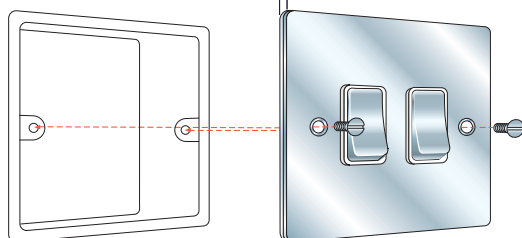

Hamilton Sheer

Plate Depth 1.5 mm including Gasket

Box-Fix to Back Box