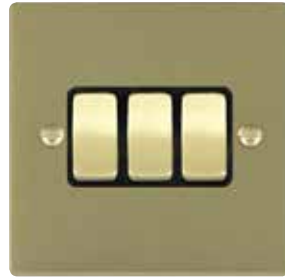

Cheriton

- Two designs – Georgian and Victorian
- Georgian comes in two finishes
- Victorian comes in six finishes
- Switch inserts to match the plate finish
- Standard box-fix electrical accessories

94 R23 SB-B