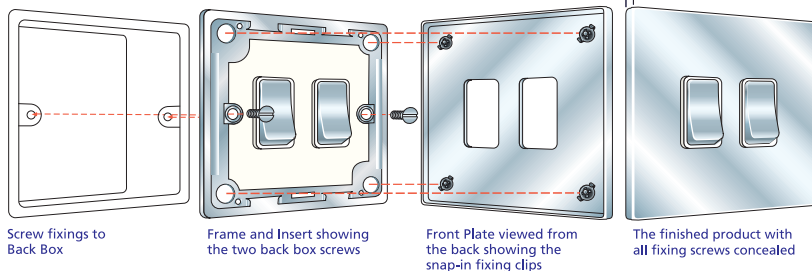

77C R22 BC-B

71C R23 PB-W

72C T22

79C DPN AB-B

74C 1XTM SS-W

78C SPN BK-B

Hamilton Hartland CFX® Concealed Fixing

Plate depth 5 mm including gasket

Concealed Fixing Rocker Switches

1 gang 10AX Intermediate Rocker

Nominal Plate Size: 86 x 86 mm
Min. Wall Box Depth: 25 mm

Technical Insert Reference: **R31**
Product Code

2 gang 10AX Intermediate Rocker

Nominal Plate Size: 86 x 86 mm
Min. Wall Box Depth: 25 mm

Technical Insert Reference: **R32**
Product Code

1 gang 10AX Push To Make/Break Retractive Rocker

Nominal Plate Size: 86 x 86 mm
Min. Wall Box Depth: 25 mm

Technical Insert Reference: **CFXRRT**
Product Code