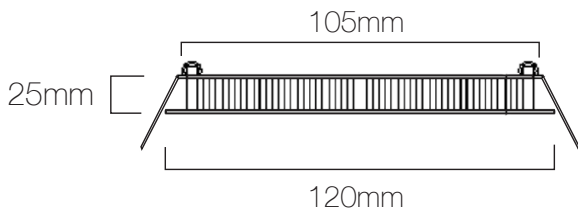

#### DIMENSIONS

Cutout: Ø105mm  
Overall: Ø120mm  
Depth: 25mm

<b>6W</b>	<b>CLASS 2</b>	<b>≤380 lumens</b>	<b>UV STABLE</b>
<b>CCT Selectable</b>	<b>120°</b>	<b>FLICKER FREE</b>	<b>GUARANTEE 5 YEAR</b>
<b>Instant Full Light</b>	<b>IP20</b>		

PRODUCT CODE	AFPD006/CCT
Frame colour	White
Wattage	6W
Operating Voltage	220 - 240V AC
Frequency	50-60Hz
CCT	3000K, 4000K, 6000K
CRI	>80
PF	>0.5
Beam angle	120°
Peak intensity	235cd
Lifetime to LM80	30,000H
Lumens	<b>≤380LM</b>
Switching cycles	<15,000
Ambient operating temperature	-20 ~ 50°C
SDCM	<8
Starting time	Instant start
Ingress protection	IP20
LED chips	SMD2835
Guarantee	5 Years
Cut outs	Ø105mm
Overall diameter	Ø120mm
Driver dimensions	95mm (W), 35mm (D), 25mm (H)
Class Driver	II
Class Downlight	III