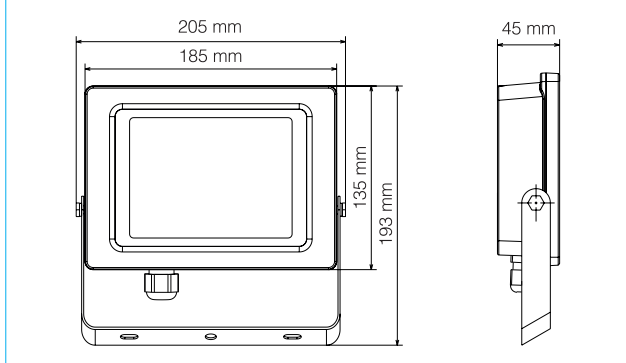

TECHNICAL DATASHEET

AFL030/CCT/BK

30W IP65 Hunter Slim Design CCT Floodlight Black

PRODUCT FEATURES

- Easy-Install Angled Bracket
- Tri-Colour Selectable (3000K, 4000K & 6000K)
- Slimline Die-cast Aluminium Construction
- Prismatic Toughened Glass
- Push Terminals for Effortless Install
- Built-in Junction Box

DIMENSIONS

Product Code	AFL030/CCT/BK
Rated Power	30W
Housing Colour	Textured Black
Operating Voltage	220-240V
Frequency	50-60Hz
CRI	>80
PF	>0.9
Beam Angle	120°
Lifetime to LM70	30,000 hr
Operating Temperature	-25°C-+40°C
SDCM	<6
Starting Time	0.5s
Ingress Protection	IP65
LED Chip Type	SMD2835
Guarantee	2 years
Lumens	
3000K	≤2240Lm
4000K	≤2780Lm
6000K	≤2465Lm
CCT	3000K /4000K /6000K
Switching Cycles	≤15,000
Peak Intensity	
3000K	848cd
4000K	1039cd
6000K	889cd
Class	I