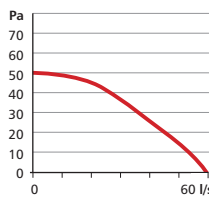

SUITABLE FOR KITCHEN UTILITY
 IDEAL FOR NEW BUILD & REPLACEMENT

Technical Data

Description	230V
Max Extract Volume (l/s)	60
Max Extract Volume (m³/h)	216
Max Pressure (Pa)	50
Supply Frequency (Hz)	50
Specific Fan Power W/(l/s)	0.48
Max Power (W)	29/Standby 0.2
Max Sound Level dB(A) @ 3m	49
Weight (kg)	0.8
IP Rating	X4
Max Operating Temperature (°C)	40
Wall-Fit Hole Diameter (mm)	160
Window-Fit Hole Diameter (mm)	182-192
Suitable for Glass Thickness (mm)	3-22
Warranty	2 yrs

Dimensions

Measured in mm
 A: 201 B: 201 C: 44 D: 150 E: 61 F: 100.5 G: 100.5

Performance

Models

Model	Pull Cord	Timer	Humidistat	PIR
GTF150-S				
GTF150-PC	•			
GTF150-T		•		
GTF150-H		•	•	

Accessories

15W	Window Fitting Kit
15K	Wall Fitting Kit