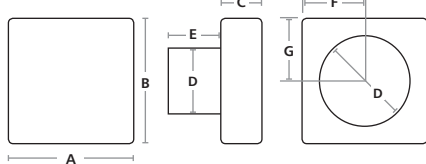

SUITABLE FOR KITCHEN UTILITY
 IDEAL FOR NEW BUILD & REPLACEMENT

Technical Data

Description	230V
Max Extract Volume (l/s)	60
Max Extract Volume (m³/h)	216
Max Pressure (Pa)	50
Supply Frequency (Hz)	50
Specific Fan Power W/(l/s)	0.48
Max Power (W)	29/Standby 0.2
Max Sound Level dB(A) @ 3m	49
Weight (kg)	0.8
IP Rating	X4
Max Operating Temperature (°C)	40
Wall-Fit Hole Diameter (mm)	160
Window-Fit Hole Diameter (mm)	182-192
Suitable for Glass Thickness (mm)	3-22
Warranty	2 yrs

Dimensions

Measured in mm
 A: 201 B: 201 C: 44 D: 150 E: 61 F: 100.5 G: 100.5

Performance

Models

Model	Pull Cord	Timer	Humidistat	PIR
GTF150-S				
GTF150-PC	•			
GTF150-T		•		
GTF150-H		•	•	

Accessories

15W	Window Fitting Kit
15K	Wall Fitting Kit

150mm (6") Standard Axial

SDF RANGE

- Provides effective ventilation
- Extract rates comply with current Building Regulation requirements

SUITABLE FOR KITCHEN UTILITY
 IDEAL REPLACEMENT

Technical Data

Description	230V	SELV (230V/12V)
Max Extract Volume (l/s)	67	67
Max Extract Volume (m³/h)	240	240
Max Pressure (Pa)	50	50
Supply Frequency (Hz)	50	50
Max Power (W)	35	35
Max Sound Level dB(A) @ 3m	37	37
Weight (kg)	1	1.9 inc transformer
IP Rating	X4	X4
Max Operating Temperature (°C)	40	40
Wall-Fit Hole Diameter (mm)	170	170
Window-Fit Hole Diameter (mm)	185	185
Suitable for Glass Thickness (mm)	4-35	4-35
Warranty	2 yrs	2 yrs

Dimensions

Measured in mm
 A: 205 B: 220 C: 53 D: 155 E: 53 F: 102.5 G: 110

Performance

Models

Model	SELV	Pull Cord	Timer	Humidistat	PIR
SDF150B					
SDF150BLV	•				
SDF150PB		•			
SDF150TB			•		
SDF150TBLV	•	•	•		
SDF150HTB		•	•	•	
SDF150HBPC		•	•	•	
SDF150PIR			•		•