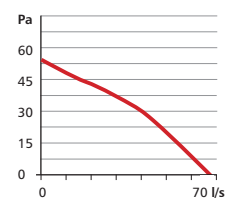

150mm (6") Standard Axial

SDF RANGE

- Provides effective ventilation
- Extract rates comply with current Building Regulation requirements

SUITABLE FOR KITCHEN UTILITY
 IDEAL REPLACEMENT

Technical Data

Description	230V	SELV (230V/12V)
Max Extract Volume (l/s)	67	67
Max Extract Volume (m³/h)	240	240
Max Pressure (Pa)	50	50
Supply Frequency (Hz)	50	50
Max Power (W)	35	35
Max Sound Level dB(A) @ 3m	37	37
Weight (kg)	1	1.9 inc transformer
IP Rating	X4	X4
Max Operating Temperature (°C)	40	40
Wall-Fit Hole Diameter (mm)	170	170
Window-Fit Hole Diameter (mm)	185	185
Suitable for Glass Thickness (mm)	4-35	4-35
Warranty	2 yrs	2 yrs

Dimensions

Measured in mm
 A: 205 B: 220 C: 53 D: 155 E: 53 F: 102.5 G: 110

Performance

Models

Model	SELV	Pull Cord	Timer	Humidistat	PIR
SDF150B					
SDF150BLV	•				
SDF150PB		•			
SDF150TB			•		
SDF150TBLV	•	•	•		
SDF150HTB		•	•	•	
SDF150HBPC		•	•	•	
SDF150PIR			•		•