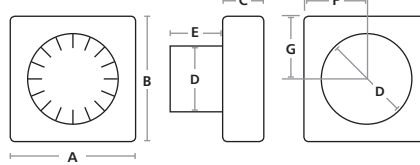

Dimensions

Measured in mm
 A: 201 B: 201 C: 44 D: 150 E: 61 F: 100.5 G: 100.5

Performance

Models

Model	Pull Cord	Timer	Humidistat	PIR
GTF150-S				
GTF150-PC	•			
GTF150-T		•		
GTF150-H		•	•	

Accessories

15W	Window Fitting Kit
15K	Wall Fitting Kit

150mm (6") Standard Axial

SDF RANGE

- Provides effective ventilation
- Extract rates comply with current Building Regulation requirements

SUITABLE FOR KITCHEN UTILITY
 IDEAL REPLACEMENT

Technical Data

Description	230V	SELV (230V/12V)
Max Extract Volume (l/s)	67	67
Max Extract Volume (m³/h)	240	240
Max Pressure (Pa)	50	50
Supply Frequency (Hz)	50	50
Max Power (W)	35	35
Max Sound Level dB(A) @ 3m	37	37
Weight (kg)	1	1.9 inc transformer
IP Rating	X4	X4
Max Operating Temperature (°C)	40	40
Wall-Fit Hole Diameter (mm)	170	170
Window-Fit Hole Diameter (mm)	185	185
Suitable for Glass Thickness (mm)	4-35	4-35
Warranty	2 yrs	2 yrs

Dimensions

Measured in mm
 A: 205 B: 220 C: 53 D: 155 E: 53 F: 102.5 G: 110

Performance

Models

Model	SELV	Pull Cord	Timer	Humidistat	PIR
SDF150B					
SDF150BLV	•				
SDF150PB		•			
SDF150TB			•		
SDF150TBLV	•	•	•		
SDF150HTB		•	•	•	
SDF150HBPC		•	•	•	
SDF150PIR			•		•