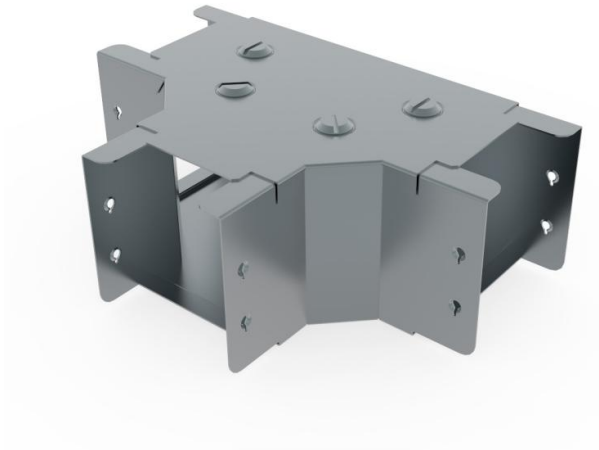

GTT33

QuickFix Gusset Top Lid Tee, Single Compartment, PreGalv, 75x75mm

Technical

| | |
|--------|-----|
| W (mm) | 75 |
| H (mm) | 75 |
| X (mm) | 25 |
| Y (mm) | 154 |

Datasheet generated from <https://onetimepim.com> last updated Wednesday, November 25, 2020 1:28:51 PM