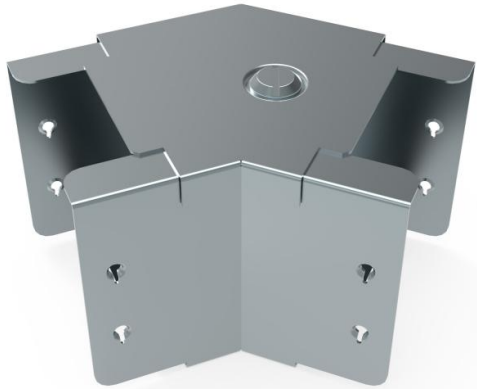

## TE44

QuickFix 45Deg Bend Top Lid, Single Compartment, PreGalv, 100x100mm

## Technical

---

W (mm)	100
H (mm)	100
X (mm)	20
Y (mm)	63

---

Datasheet generated from <https://onetimepim.com> last updated Wednesday, November 25, 2020 1:28:52 PM