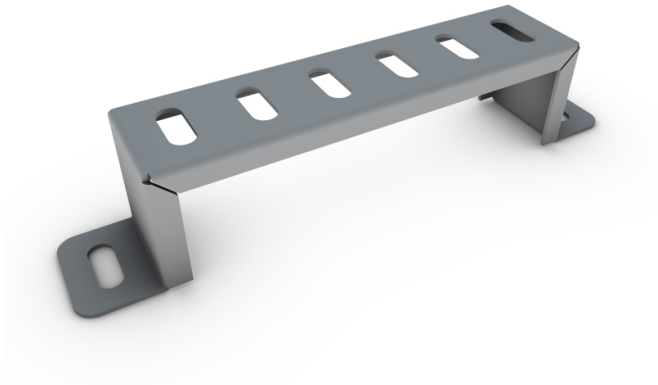

SOB150

Bracket Stand-Off Steel Pre-Galvanised 150mm

Technical

H (mm)	40
Length (mm)	150
Size (mm)	150
Weight (kg)	0.103