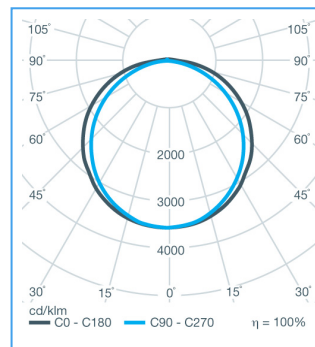

## PRODUCT DATA

LUMENS (lm)	11250lm
WATTAGE (W)	75W
COLOUR TEMPERATURE (K)	5000K
WEIGHT (kg)	1.93kg
BEAM ANGLE	110°x120°
CRI	>80
REPLACEMENT FOR	250W MH/SON
DIMENSIONS (mm)	270 x 453 x 69mm
PRODUCT TYPE	Low bays
EFFICIENCY (lm/w)	150lm/W
RATED LIFETIME (hrs)	35,000hrs
IP	54
IK	10
WORKING ENVIRONMENT	-20°C - 40°C
WARRANTY	3
L70 RATING (hrs)	>80000

## POLAR CURVE DIAGRAM

## DIMENSIONS