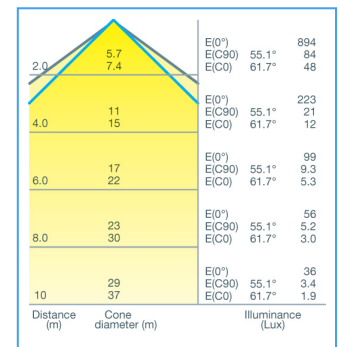

## PRODUCT DATA

LUMENS (lm)	11250lm
WATTAGE (W)	75W
COLOUR TEMPERATURE (K)	5000K
WEIGHT (kg)	1.93kg
BEAM ANGLE	110°x120°
CRI	>80
REPLACEMENT FOR	250W MH/SON
DIMENSIONS (mm)	270 x 453 x 69mm
PRODUCT TYPE	Low bays
EFFICIENCY (lm/w)	150lm/W
RATED LIFETIME (hrs)	35,000hrs
IP	54
IK	10
WORKING ENVIRONMENT	-20°C - 40°C
WARRANTY	3
L70 RATING (hrs)	>80000

## POLAR CURVE DIAGRAM

## DIMENSIONS