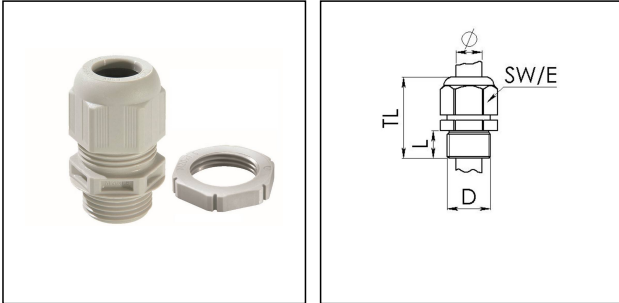

## GLP25 grey

Products may differ in size, colour and appearance to those shown. If you require further information or customisation, please contact us directly.

Material cable gland	Polyamide
Material sealing gasket	EPDM
Protection class	IP69, IP68 (5 bar 30 min)
Temp. range min	-40 °C
Temp. range max	100 °C
Glow wire test	750 °C
Thread type	M
Ø Connection thread D	25
Lead	1,5
Length screw-in thread L	10 mm
Ø cable diameter min	9 mm
Ø cable diameter max	17 mm
Key width SW	29 mm
Collar diameter (E)	32 mm
Total length TL	38 mm - 47 mm
Type of cable anchorage	A
Install. torques fitting	10 N m
Install. torques fitting/EADR	4 N m
Install. torques cap nut	4 N m
Impact category	4
Product Color	RAL 7035
Type	GLP25 grey
Order no. RAL 7035	10106682
Packing unit	10
ETIM-Classification	EC000441