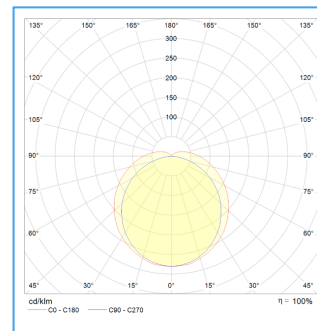

Solray Select LED Batten 5ft High Output 34-58W

EL5HSR2B

PRODUCT DATA

LUMENS (lm)	9300lm
WATTAGE (W)	34-58W
COLOUR TEMPERATURE (K)	4000K
WEIGHT (kg)	1.5kg
BEAM ANGLE	110° x 130°
CRI	>85
REPLACEMENT FOR	
Single or twin T8 58W 5ft and Single or Twin T5 80W 5ft	
DIMENSIONS (mm)	1530 x 60 x 74mm
PRODUCT TYPE	Linear battens
EFFICIENCY (lm/w)	Up to 170lm/W
RATED LIFETIME (hrs)	50,000hrs
IP	20
HOUSING COLOUR	RAL9003
WORKING ENVIRONMENT	-20°C to 35°C
WARRANTY	5 year
L70 RATING (hrs)	>80000hrs

SELECTABLE SETTINGS

WATTAGE	LUMENS	WATTAGE	LUMENS
34W	5800lm		
43W	7200lm		
52W	8500lm		
58W	9300lm		

KEY FEATURES

Perfect for new installations and like-for-like replacements, this batten allows the client to choose the light level that they require during the installation process. This exciting development means that the Solray Select High Output is equivalent to both 5ft and 6ft Single and Twin T5 Fluorescent Tubes with lumen range of 5500-9000 lumens. The flicker free operation, BESA mounting and M20 cable entry allow the unit to easily replace older fluorescent models.

COMMERCIAL APPLICATIONS

Offices, schools, corridors, medical centres

POLAR CURVE DIAGRAM

CONE DIAGRAM

DIMENSIONS