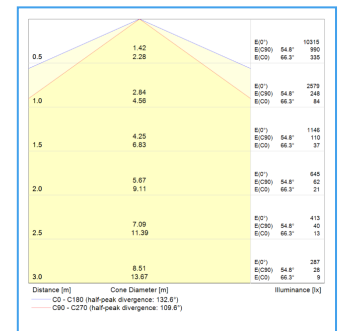

Solray Select LED Batten 5ft High Output 34-58W

EL5HSR2B

PRODUCT DATA

LUMENS (lm)	9300lm
WATTAGE (W)	34-58W
COLOUR TEMPERATURE (K)	4000K
WEIGHT (kg)	1.5kg
BEAM ANGLE	110° x 130°
CRI	>85
REPLACEMENT FOR	
Single or twin T8 58W 5ft and Single or Twin T5 80W 5ft	
DIMENSIONS (mm)	1530 x 60 x 74mm
PRODUCT TYPE	Linear battens
EFFICIENCY (lm/w)	Up to 170lm/W
RATED LIFETIME (hrs)	50,000hrs
IP	20
HOUSING COLOUR	RAL9003
WORKING ENVIRONMENT	-20°C to 35°C
WARRANTY	5 year
L70 RATING (hrs)	>80000hrs

SELECTABLE SETTINGS

WATTAGE	LUMENS	WATTAGE	LUMENS
34W	5800lm		
43W	7200lm		
52W	8500lm		
58W	9300lm		

KEY FEATURES

Perfect for new installations and like-for-like replacements, this batten allows the client to choose the light level that they require during the installation process. This exciting development means that the Solray Select High Output is equivalent to both 5ft and 6ft Single and Twin T5 Fluorescent Tubes with lumen range of 5500-9000 lumens. The flicker free operation, BESA mounting and M20 cable entry allow the unit to easily replace older fluorescent models.

COMMERCIAL APPLICATIONS

Offices, schools, corridors, medical centres

POLAR CURVE DIAGRAM

CONE DIAGRAM

DIMENSIONS