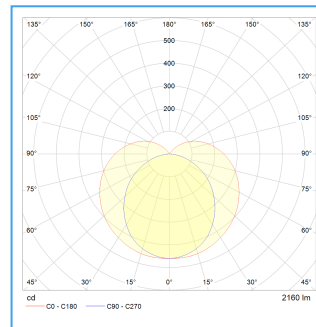

## PRODUCT DATA

LUMENS (lm)	2160lm
WATTAGE (W)	18W
COLOUR TEMPERATURE (K)	4000K
WEIGHT (kg)	0.8kg
BEAM ANGLE	110° x 130°
CRI	>80
REPLACEMENT FOR	Twin T5 18W 2ft
DIMENSIONS (mm)	630 x 60 x 74mm
PRODUCT TYPE	Linear battens
EFFICIENCY (lm/w)	Up to 120lm/W
RATED LIFETIME (hrs)	50,000hrs
IP	20
IK	08
HOUSING COLOUR	RAL9003
WORKING ENVIRONMENT	-20°C to 35°C
WARRANTY	5 year
L70 RATING (hrs)	>80000hrs

## POLAR CURVE DIAGRAM

## DIMENSIONS