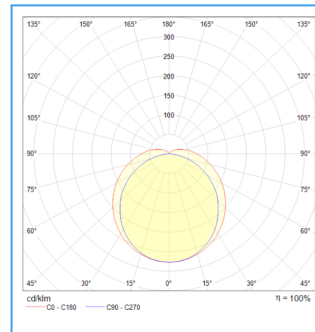

Solray Select LED Batten 5ft 28-48W

EL5SR2B

PRODUCT DATA

LUMENS (lm)	7200lm
WATTAGE (W)	28-48W
COLOUR TEMPERATURE (K)	4000K
WEIGHT (kg)	1.5kg
BEAM ANGLE	110° x 130°
CRI	>85
REPLACEMENT FOR	
Single or twin T8 58W 5ft and Single or Twin T5 80W 5ft	
DIMENSIONS (mm)	1530 x 60 x 74mm
PRODUCT TYPE	Linear battens
EFFICIENCY (lm/w)	Up to 160lm/W
RATED LIFETIME (hrs)	50,000hrs
IP	20
HOUSING COLOUR	RAL9003
WORKING ENVIRONMENT	-20°C to 35°C
WARRANTY	5 year
L70 RATING (hrs)	>80000hrs

SELECTABLE SETTINGS

WATTAGE	LUMENS	WATTAGE	LUMENS
28W	4500lm		
35W	5500lm		
42W	6500lm		
48W	7200lm		

KEY FEATURES

Perfect for new installations and like-for-like replacements, this batten allows the client to choose the light level that they require during the installation process. This exciting development means that the Solray Select is equivalent to both Single and Twin T5 Fluorescent Tubes with lumen range of 2600-4410 lumens. The flicker free operation, BESA mounting and M20 cable entry allow the unit to easily replace older fluorescent models.

COMMERCIAL APPLICATIONS

Offices, schools, corridors, medical centres

POLAR CURVE DIAGRAM

CONE DIAGRAM

DIMENSIONS