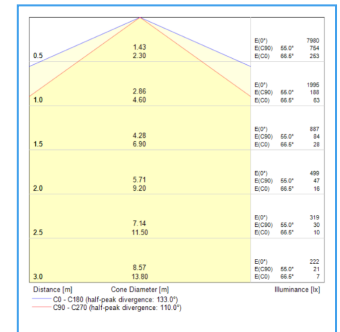

Solray Select LED Batten 5ft 28-48W

EL5SR2B

PRODUCT DATA

LUMENS (lm)	7200lm
WATTAGE (W)	28-48W
COLOUR TEMPERATURE (K)	4000K
WEIGHT (kg)	1.5kg
BEAM ANGLE	110° x 130°
CRI	>85
REPLACEMENT FOR	
Single or twin T8 58W 5ft and Single or Twin T5 80W 5ft	
DIMENSIONS (mm)	1530 x 60 x 74mm
PRODUCT TYPE	Linear battens
EFFICIENCY (lm/w)	Up to 160lm/W
RATED LIFETIME (hrs)	50,000hrs
IP	20
HOUSING COLOUR	RAL9003
WORKING ENVIRONMENT	-20°C to 35°C
WARRANTY	5 year
L70 RATING (hrs)	>80000hrs

SELECTABLE SETTINGS

WATTAGE	LUMENS	WATTAGE	LUMENS
28W	4500lm		
35W	5500lm		
42W	6500lm		
48W	7200lm		

KEY FEATURES

Perfect for new installations and like-for-like replacements, this batten allows the client to choose the light level that they require during the installation process. This exciting development means that the Solray Select is equivalent to both Single and Twin T5 Fluorescent Tubes with lumen range of 2600-4410 lumens. The flicker free operation, BESA mounting and M20 cable entry allow the unit to easily replace older fluorescent models.

COMMERCIAL APPLICATIONS

Offices, schools, corridors, medical centres

POLAR CURVE DIAGRAM

CONE DIAGRAM

DIMENSIONS