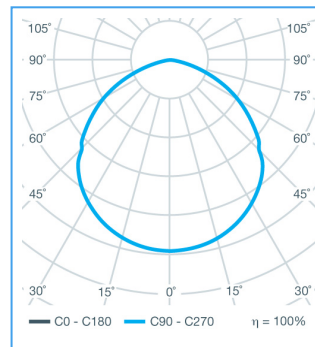

Sirius Low Bay 150W 22500 lumens

EL150SFLB3

PRODUCT DATA

LUMENS (lm)	22500lm
DIMMABLE	1-10
WATTAGE (W)	150W
COLOUR TEMPERATURE (K)	5000K
WEIGHT (kg)	3.1kg
BEAM ANGLE	90°
CRI	>80
REPLACEMENT FOR	400W MH/SON
DIMENSIONS (mm)	φ260×175mm
PRODUCT TYPE	Low bays
EFFICIENCY (lm/w)	150lm/W
RATED LIFETIME (hrs)	50,000hrs
IP	65
IK	10
WORKING ENVIRONMENT	-30°C to 50°C
WARRANTY	5
L70 RATING (hrs)	>80000

COMMERCIAL APPLICATIONS

Warehouses, factories, sports arenas, sports halls, retail outlets

POLAR CURVE DIAGRAM

CONE DIAGRAM

DIMENSIONS