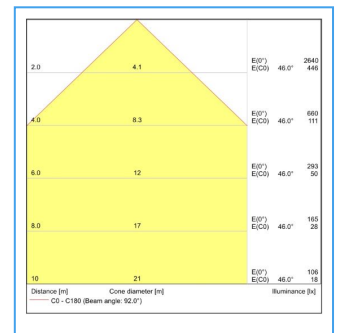

Sirius Low Bay 150W 22500 lumens

EL150SFLB3

PRODUCT DATA

LUMENS (lm)	22500lm
DIMMABLE	1-10
WATTAGE (W)	150W
COLOUR TEMPERATURE (K)	5000K
WEIGHT (kg)	3.1kg
BEAM ANGLE	90°
CRI	>80
REPLACEMENT FOR	400W MH/SON
DIMENSIONS (mm)	φ260×175mm
PRODUCT TYPE	Low bays
EFFICIENCY (lm/w)	150lm/W
RATED LIFETIME (hrs)	50,000hrs
IP	65
IK	10
WORKING ENVIRONMENT	-30°C to 50°C
WARRANTY	5
L70 RATING (hrs)	>80000

KEY FEATURES

Ideal for installations at height of 5-8 metres, the Sirius Low Bay 22500 lumen is easy to install with flexible mounting options. It comes with a dimmable driver as standard and Philips Lumiled chips to ensure high efficiency and reliability. Perfect for projects and installations of all sizes.

COMMERCIAL APPLICATIONS

Warehouses, factories, sports arenas, sports halls, retail outlets

POLAR CURVE DIAGRAM

CONE DIAGRAM

DIMENSIONS