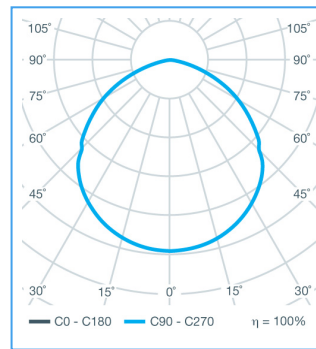

Sirius Low Bay 100W 15000 lumens

EL100SFLB3

PRODUCT DATA

LUMENS (lm)	15000lm
DIMMABLE	1-10
WATTAGE (W)	100W
COLOUR TEMPERATURE (K)	5000K
EMERGENCY	YES
WEIGHT (kg)	3.1kg
MICROWAVE	YES
BEAM ANGLE	90°
CRI	>80
REPLACEMENT FOR	250W MH/SON
DIMENSIONS (mm)	φ260×175mm
PRODUCT TYPE	Low bays
EFFICIENCY (lm/w)	150lm/W
RATED LIFETIME (hrs)	50,000hrs
IP	65
IK	10
WORKING ENVIRONMENT	-30°C to 50°C (5°C to 30°C for Emer.)
WARRANTY	5
L70 RATING (hrs)	>80000
DAYLIGHT HARVESTING	YES

KEY FEATURES

Ideal for installations at height of 5-8 metres, the Sirius Low Bay 15000 lumen is easy to install with flexible mounting options. It comes with a dimmable driver as standard and Philips Lumiled chips to ensure high efficiency and reliability. Perfect for projects and installations of all sizes.

COMMERCIAL APPLICATIONS

Warehouses, factories, sports arenas, sports halls, retail outlets

POLAR CURVE DIAGRAM

CONE DIAGRAM

DIMENSIONS