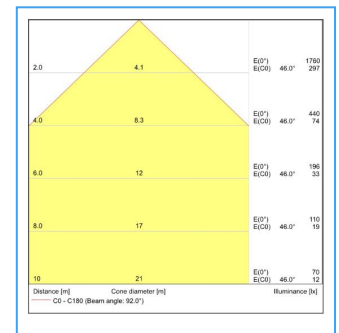

Sirius Low Bay 100W 15000 lumens

EL100SFLB3

PRODUCT DATA

LUMENS (lm)	15000lm
DIMMABLE	1-10
WATTAGE (W)	100W
COLOUR TEMPERATURE (K)	5000K
EMERGENCY	YES
WEIGHT (kg)	3.1kg
MICROWAVE	YES
BEAM ANGLE	90°
CRI	>80
REPLACEMENT FOR	250W MH/SON
DIMENSIONS (mm)	φ260×175mm
PRODUCT TYPE	Low bays
EFFICIENCY (lm/w)	150lm/W
RATED LIFETIME (hrs)	50,000hrs
IP	65
IK	10
WORKING ENVIRONMENT	-30°C to 50°C (5°C to 30°C for Emer.)
WARRANTY	5
L70 RATING (hrs)	>80000
DAYLIGHT HARVESTING	YES

KEY FEATURES

Ideal for installations at height of 5-8 metres, the Sirius Low Bay 15000 lumen is easy to install with flexible mounting options. It comes with a dimmable driver as standard and Philips Lumiled chips to ensure high efficiency and reliability. Perfect for projects and installations of all sizes.

COMMERCIAL APPLICATIONS

Warehouses, factories, sports arenas, sports halls, retail outlets

POLAR CURVE DIAGRAM

CONE DIAGRAM

DIMENSIONS