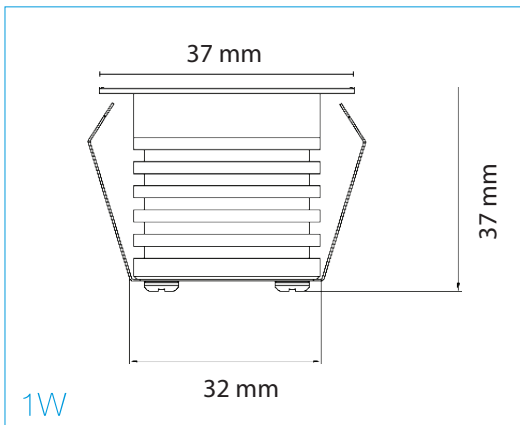

TECHNICAL DATASHEET

AGL032AL
1W LED Marker Light

PRODUCT FEATURES

- Aluminium Finish
- Black Baffle
- Glare Reducing Design
- Super Slim Bezel
- Suitable for Use in Bathrooms

PRODUCT CODE	AGL032AL/30	AGL032AL/40
Power	1W	1W
Lumens	≤80 lm	≤90 lm
Colour Temperature	3000K	4000K
Beam Angle	50°	50°
CRI	>80	>80
IP	IP65	IP65
Lifetime (Hours to Im70)	50,000 h	50,000 h
Temperature	-20~+50°C	-20~+50°C
Operating Current	350mA	350mA