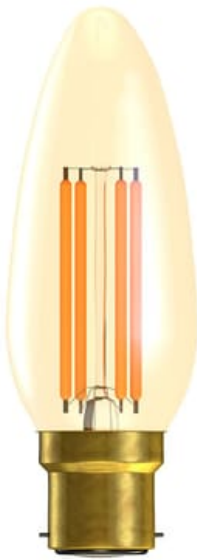

## 4W LED Vintage Candle Dimmable - BC, Amber, 2000K

The LED Vintage Lamp has become one of the most recognisable lamp types on the market. Widely used in both the hospitality & domestic sectors, the LED Vintage Lamp combines a traditional look with the energy saving benefits of LED Lighting. The Vintage Candle is an ideal replacement for inefficient light sources in wall lights and chandeliers.

- Dimmable and Non-Dimmable available
- Special extended filament to replicate traditional vintage amber glow
- Amber Glass Coating For Decorative Vintage Look
- Over 90% energy saving compared to incandescent vintage lamps
- Super low energy consumption

### Technical

Volts (V)	240
Watts (W)	4
Cap	BC/B22
Colour Temp (K)	2000
Lumens (lm)	330

Life Hours	15,000 h
Guarantee	3 Year Guarantee
Beam Angle	300°
Energy Rating	G
CRI (ra)	85
Switching Cycles	8,000
Frequency (Hz)	50/60
LED Drive Current	20 mA
Energy Consumption (kWh/1000h)	4

### Dimensions

Height	90 mm
Diameter	35 mm
Individual Product Weight (no packaging)	0.025 kg