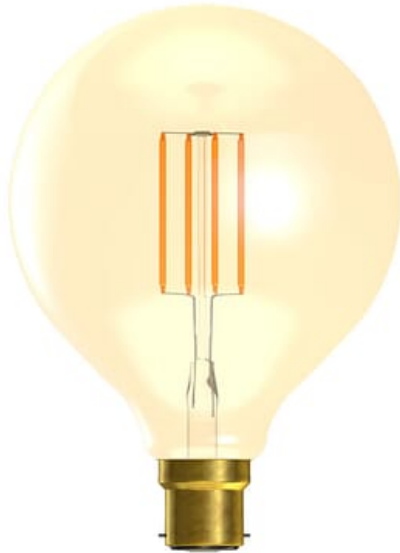

4W LED Vintage 125mm Globe Dimmable - BC, Amber, 2000K

The LED Vintage Lamp has become one of the most recognisable lamp types on the market. Widely used in the hospitality sector and domestically alike, the LED Vintage Lamp combines a traditional look with the energy saving benefits of LED Lighting. With 2 sizes available, the Vintage Globes can be used in a variety of applications, whether that be a cosy lounge or large bar & restaurant.

- Dimmable and Non-Dimmable available
- Special extended filament to replicate traditional vintage amber glow
- Amber Glass Coating For Decorative Vintage Look
- Over 90% energy saving compared to Incandescent Vintage Lamps
- Super low energy consumption

Codes

Commodity Code	8539500000
EAN	5013588014715
Luckins Code	404507002

Technical

Volts (V)	240
Watts (W)	4
Cap	BC/B22
Colour Temp (K)	2000

Lumens (lm)	330
Life Hours	15,000 h
Guarantee	3 Year Guarantee
Beam Angle	300°
Energy Rating	G
CRI (ra)	85
Switching Cycles	8,000
Frequency (Hz)	50/60
LED Drive Current	20 mA
Energy Consumption (kWh/1000h)	4