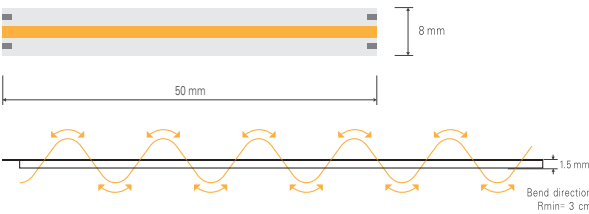

**IP rate** IP20 IP65

DC 24V CE 1 BIN Dimmable LM 80 Ra 90 180° 3 years

**Illuminance Distribution**

**Dimensions & Available Lengths**

**Aluminium Profiles**

**Electrical & Output Data**

Model No.	LUX-10WIP20-COB	LUX-10WIP65-COB
Strip length (mm/x LED)	50mm	50mm
Number LED/m	512	512
Voltage (V)	24V	24V
Ra	90	90
Beam Angle (°)	180	180
Power (W/m)	10	10
FPC Width (mm)	8	8
Max. length per circuit (m)	5	5
IP Rating	IP20/65	IP20/65
Installation	3M Tape / Mounting Clips / Aluminium Profiles	

**Light Efficiency & Lumen Output**

Luminaire efficacy 91lm/W @Ra90 (3000K)

**LED colour Ra90**

◇ = Popular Colour

2700K ◇ 8791m

4000K ◇ 9341m

6500K ◇ 8871m

\* Add WW for 2700K / CW for 4000K / DL for 6500K. 5m pack or 50m roll available.