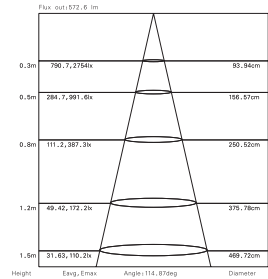

**IP rate** IP20 IP65

DC 24V CE 1 BIN Dimmable LM 80 Ra 90 180° 3 years

**Illuminance Distribution**

**Dimensions & Available Lengths**

**Aluminium Profiles**

**Electrical & Output Data**

Model No.	LUX-10WIP20-COB	LUX-10WIP65-COB
Strip length (mm/x LED)	50mm	50mm
Number LED/m	512	512
Voltage (V)	24V	24V
Ra	90	90
Beam Angle (°)	180	180
Power (W/m)	10	10
FPC Width (mm)	8	8
Max. length per circuit (m)	5	5
IP Rating	IP20/65	IP20/65
Installation	3M Tape / Mounting Clips / Aluminium Profiles	

**Light Efficiency & Lumen Output**

Luminaire efficacy 91lm/W @Ra90 (3000K)

**LED colour Ra90**

◇ = Popular Colour

2700K ◇ 8791m

4000K ◇ 9341m

6500K ◇ 8871m

\* Add WW for 2700K / CW for 4000K / DL for 6500K. 5m pack or 50m roll available.